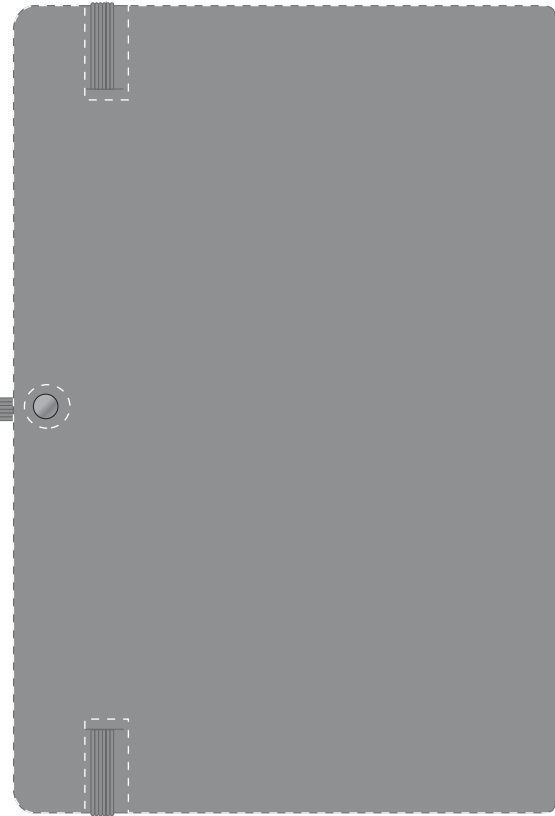

Your Ref:	Quantity:	Product Code: QS0345
Our Ref:	Version: 1	Product Colour: LIGHT GREY

PRINTING CONCERNS:

Please note that this product has Sustainability Markings that are not visible from this perspective

We stock this item in the following colours

**PANTONE REFERENCE(S)**

 Full Colour (Edge to Edge)

Product Image for visualisation
- colours may vary

ARTWORK SCALE 50%

ARTWORK SCALE 50%

The dashed line is to demonstrate print area and will not appear on your printed item

To proceed, please approve visual via the online system.

ARTWORK SCALE 100%
Max print area: Edge to Edge

ARTWORK SCALE 100%
Max print area: Edge to Edge